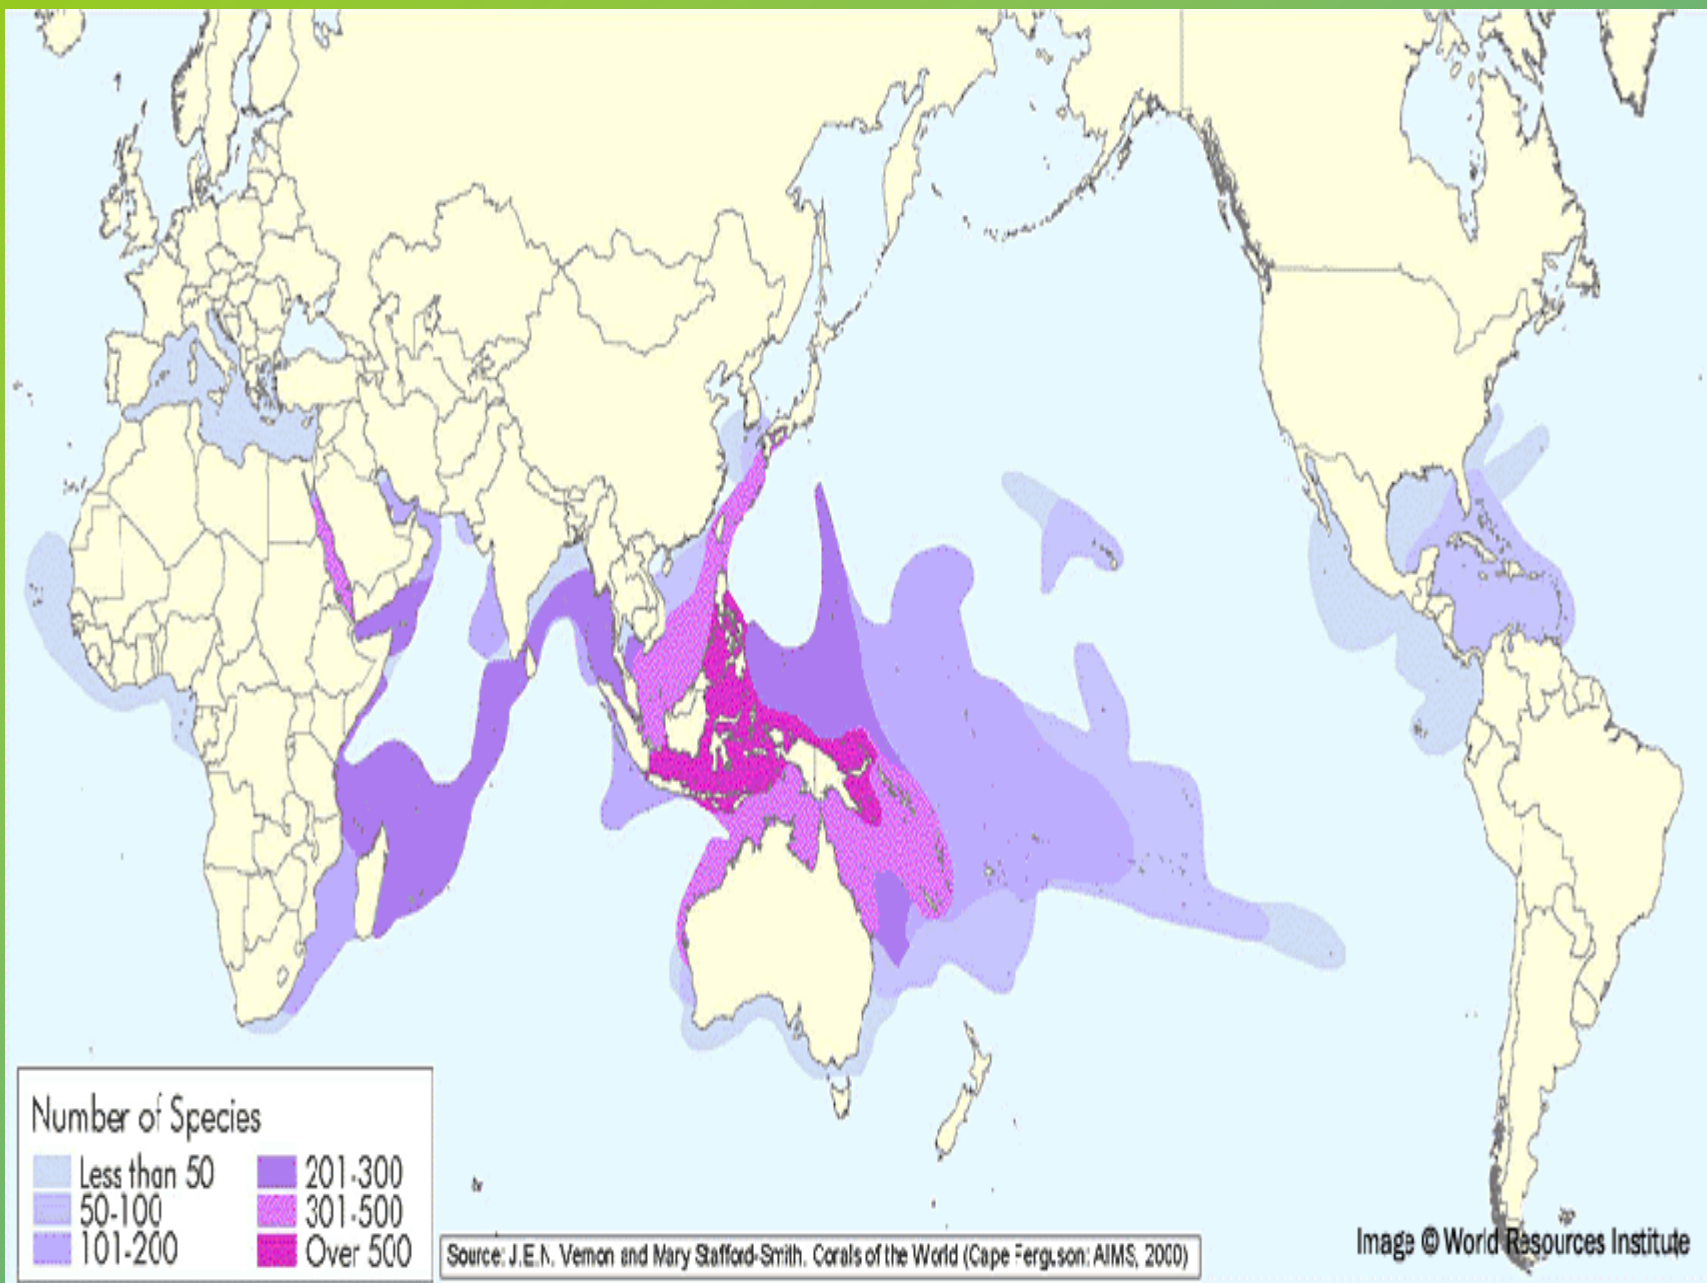

The Regional Training Workshop
Economic Valuation of the Goods and Services of Coastal Habitats
March 24 – 28, 2008
Samut Songkram Province, Thailand

Coastal Habitats Situation In Thailand

By
Thai Representative
Awae Masae
Sadayu Teeravanittrakul
Jitlada Sritrakul

Loss of mangrove habitat in Thailand

Year	Acreage	Per cent loss
1961	372,500	-
1993	168,000	55

Be the Change the way you want it to be-

THANK YOU