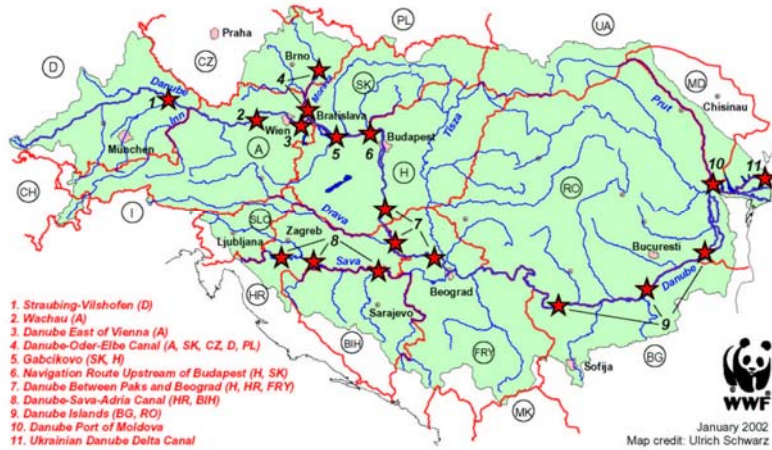

Convention  
on Cooperation for the Protection  
and Sustainable use of the Danube River  
(Danube River Protection Convention)

INTERNATIONAL COMMISSION  
FOR THE PROTECTION OF THE  
DANUBE RIVER

INTERNATIONALE KOMMISSION  
ZUM SCHUTZ DER DONAU

## Conservation and navigation

## The Eleven Hot Spots: Natural Areas in the Danube Basin Threatened by Development Plans for Waterway Transport