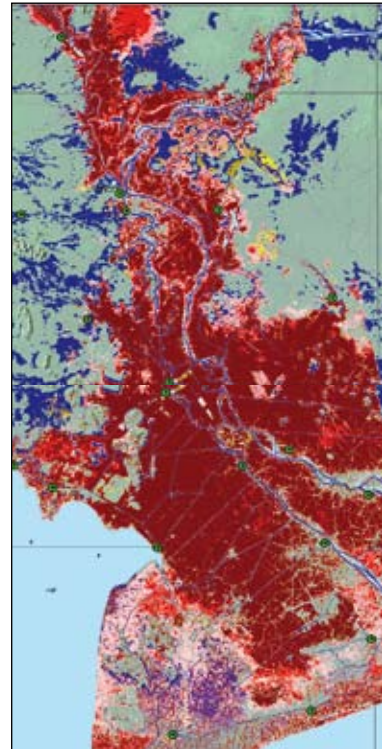

Appendix 5. Extent of the 2006 Flood in the Great Lake/ Tonle Sap System and in the Mekong Delta

Data processing : Hatfield Consultants, Feb 2007 – based on satellite imagery provided by the Canadian Space Agency, 2006

Background image copyright 2006 - Dartmouth Flood Observatory, Dartmouth College Hanover, NH 03755 USA Elaine K. Anderson and G.R. Brankenridge

Figure A5 1. Extent of the 2006 Flood in the GreatLake/Tonle Sap System (left) and Mekong Delta (right) of Cambodia and Viet Nam.