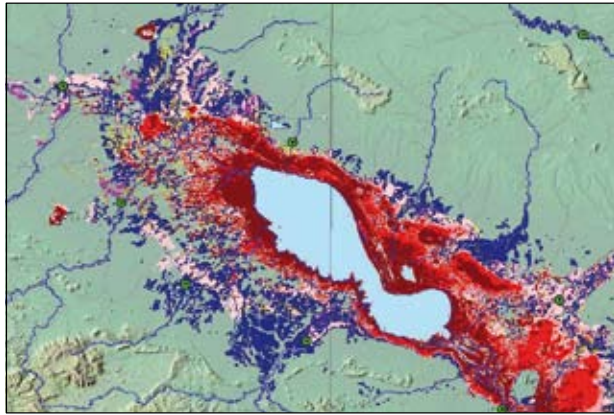

Appendix 5. Extent of the 2006 Flood in the Great Lake/ Tonle Sap System and in the Mekong Delta

Data processing : Hatfield Consultants, Feb 2007 – based on satellite imagery provided by the Canadian Space Agency, 2006

Background image copyright 2006 - Dartmouth Flood Observatory, Dartmouth College Hanover, NH 03755 USA Elaine K. Anderson and G.R. Brankenridge

Figure A5 1. Extent of the 2006 Flood in the GreatLake/Tonle Sap System (left) and Mekong Delta (right) of Cambodia and Viet Nam.