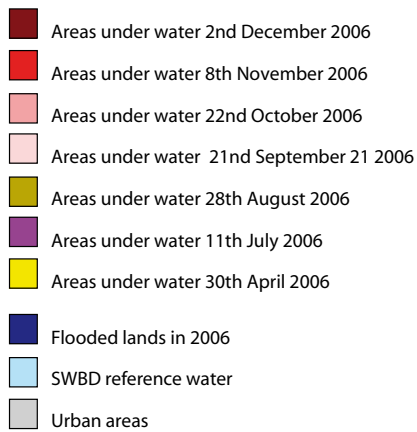

Appendix 5. Extent of the 2006 Flood in the Great Lake/ Tonle Sap System and in the Mekong Delta

Data processing : Hatfield Consultants, Feb 2007 – based on satellite imagery provided by the Canadian Space Agency, 2006

Background image copyright 2006 - Dartmouth Flood Observatory, Dartmouth College Hanover, NH 03755 USA Elaine K. Anderson and G.R. Brankenridge

Figure A5 1. Extent of the 2006 Flood in the GreatLake/Tonle Sap System (left) and Mekong Delta (right) of Cambodia and Viet Nam.