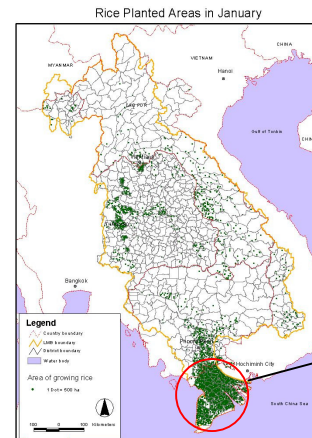

Month-by-month Comparison of Rice planted area & Rainfall in the LMB

Rice cultivation active in the delta

Rice cultivation starts earlier in NE Thailand

Planting starts in the Cambodian territory

Dry season comes earlier in NE Thailand

Rice still growing in NE Thailand with little rain

Rice growing throughout the year in the delta