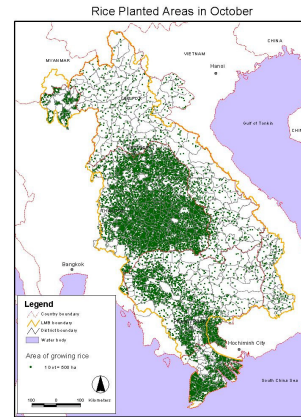

Month-by-month Comparison of Rice planted area & Rainfall in the LMB

Rice cultivation active in the delta

Rice cultivation starts earlier in NE Thailand

Planting starts in the Cambodian territory

Dry season comes earlier in NE Thailand

Rice still growing in NE Thailand with little rain

Rice growing throughout the year in the delta