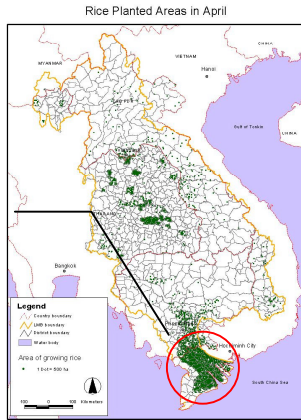

Month-by-month Comparison of Rice planted area & Rainfall in the LMB

Rice cultivation active in the delta

Rice cultivation starts earlier in NE Thailand

Planting starts in the Cambodian territory

Dry season comes earlier in NE Thailand

Rice still growing in NE Thailand with little rain

Rice growing throughout the year in the delta