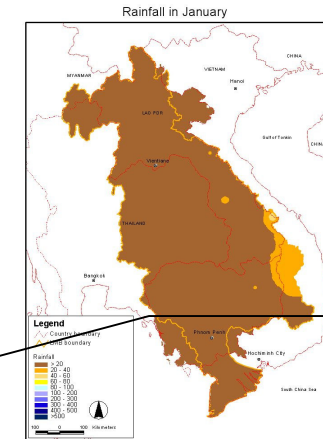

Month-by-month Comparison of Rice planted area & Rainfall in the LMB

Rice cultivation active in the delta

Rice cultivation starts earlier in NE Thailand

Planting starts in the Cambodian territory

Dry season comes earlier in NE Thailand

Rice still growing in NE Thailand with little rain

Rice growing throughout the year in the delta