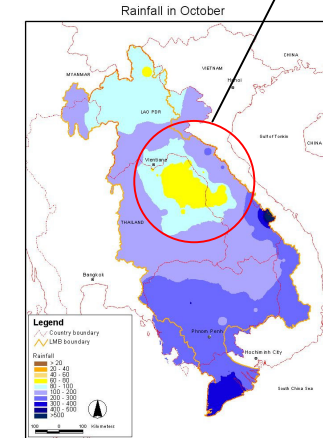

Month-by-month Comparison of Rice planted area & Rainfall in the LMB

Rice cultivation active in the delta

Rice cultivation starts earlier in NE Thailand

Planting starts in the Cambodian territory

Dry season comes earlier in NE Thailand

Rice still growing in NE Thailand with little rain

Rice growing throughout the year in the delta