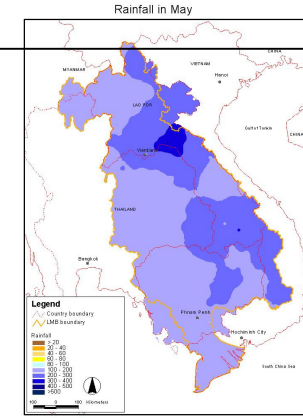

Month-by-month Comparison of Rice planted area & Rainfall in the LMB

Rice cultivation active in the delta

Rice cultivation starts earlier in NE Thailand

Planting starts in the Cambodian territory

Dry season comes earlier in NE Thailand

Rice still growing in NE Thailand with little rain

Rice growing throughout the year in the delta