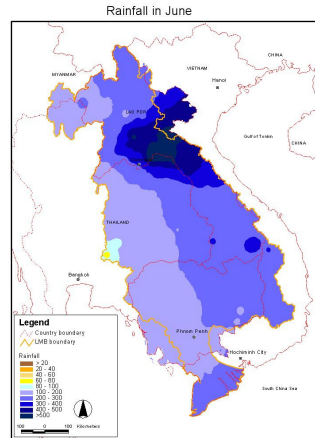

Month-by-month Comparison of Rice planted area & Rainfall in the LMB

Rice cultivation active in the delta

Rice cultivation starts earlier in NE Thailand

Planting starts in the Cambodian territory

Dry season comes earlier in NE Thailand

Rice still growing in NE Thailand with little rain

Rice growing throughout the year in the delta