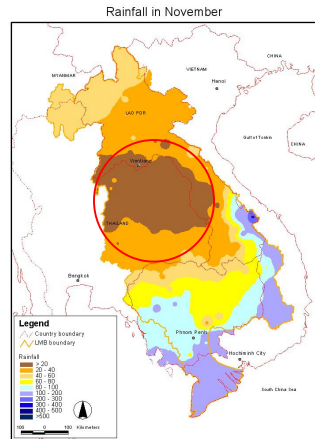

Month-by-month Comparison of Rice planted area & Rainfall in the LMB

Rice cultivation active in the delta

Rice cultivation starts earlier in NE Thailand

Planting starts in the Cambodian territory

Dry season comes earlier in NE Thailand

Rice still growing in NE Thailand with little rain

Rice growing throughout the year in the delta