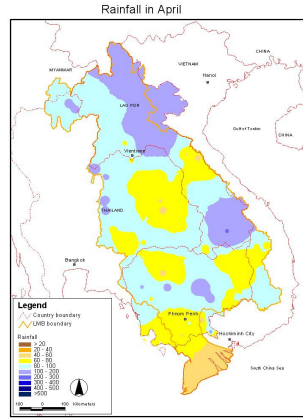

Month-by-month Comparison of Rice planted area & Rainfall in the LMB

Rice cultivation active in the delta

Rice cultivation starts earlier in NE Thailand

Planting starts in the Cambodian territory

Dry season comes earlier in NE Thailand

Rice still growing in NE Thailand with little rain

Rice growing throughout the year in the delta