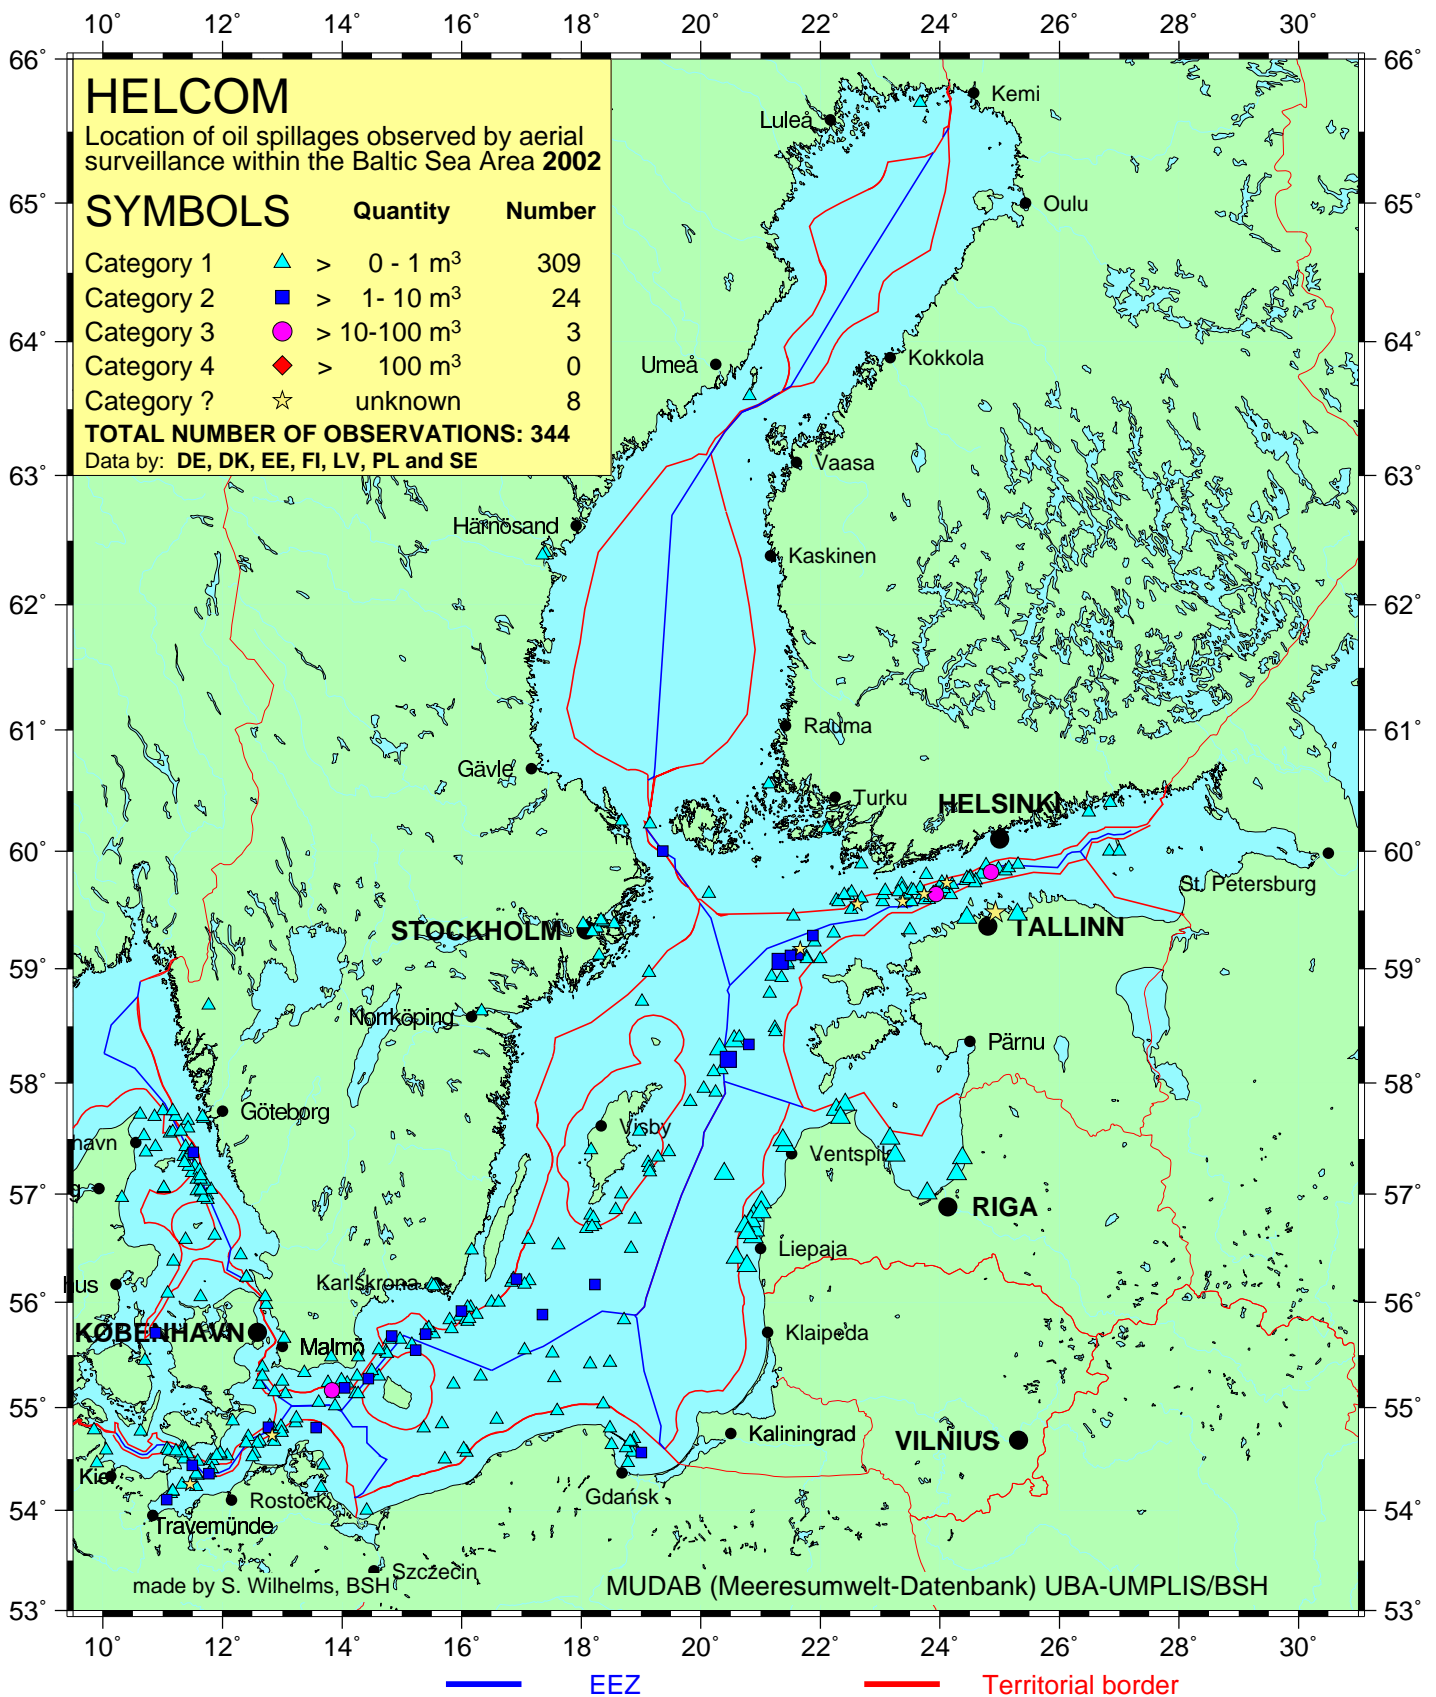

HELSINKI COMMISSION

Baltic Marine Environment

Protection Commission

HELCOM Report on Illegal Discharges Observed During Aerial Surveillance in 2002

Overview of Surveillance Activities in the Baltic 1989-2002