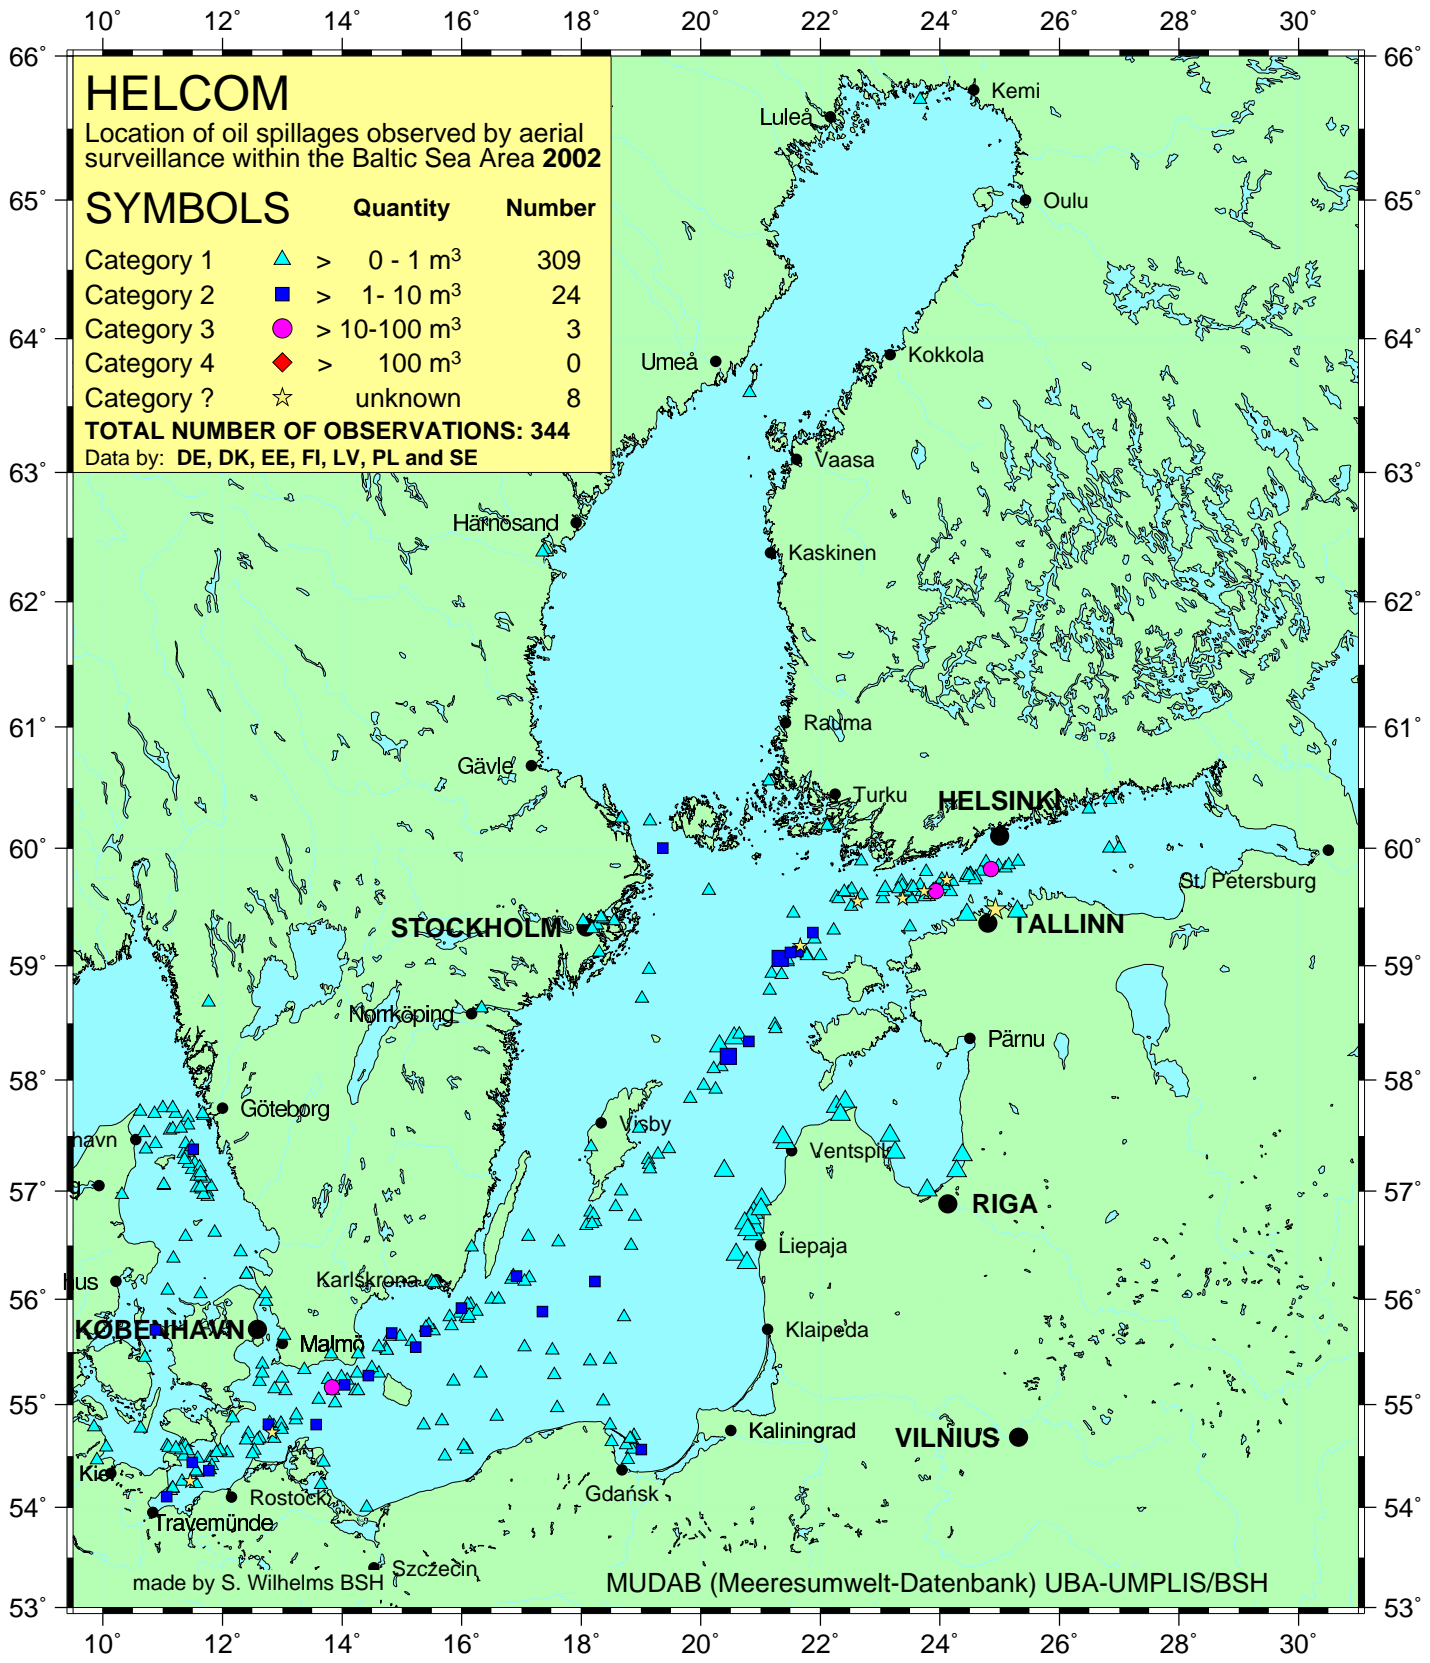

HELSINKI COMMISSION

Baltic Marine Environment

Protection Commission

HELCOM Report on Illegal Discharges Observed During Aerial Surveillance in 2002

Overview of Surveillance Activities in the Baltic 1989-2002