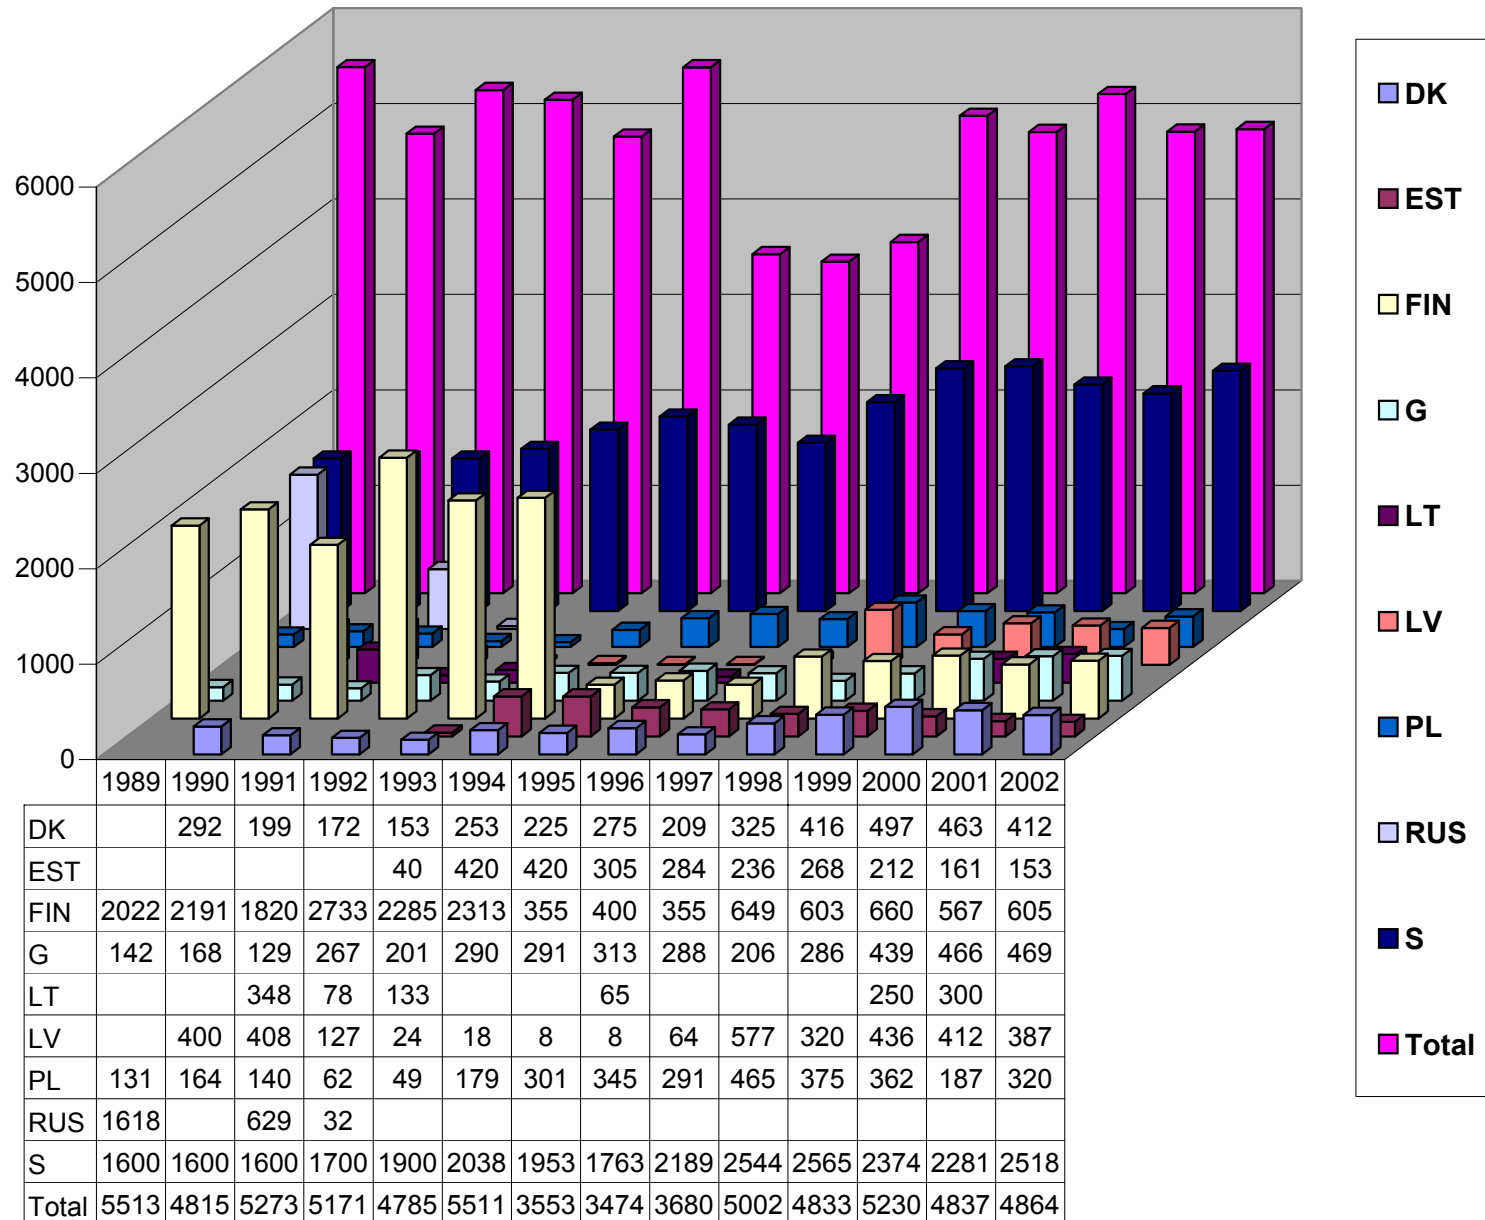

HELSINKI COMMISSION

Baltic Marine Environment

Protection Commission

HELCOM Report on Illegal Discharges Observed During Aerial Surveillance in 2002

Overview of Surveillance Activities in the Baltic 1989-2002

-Flight Hours-

Overview of Surveillance Activities in the Baltic 1988-2002

-Confirmed Pollutions-

Overview of Surveillance Activities in the Baltic 1989-2002

-Pollution per Flight Hour (PF) Index-

Overview of Surveillance Activities in the HELCOM 1989-2002

Pollution (P) per Flight hour (F) Index