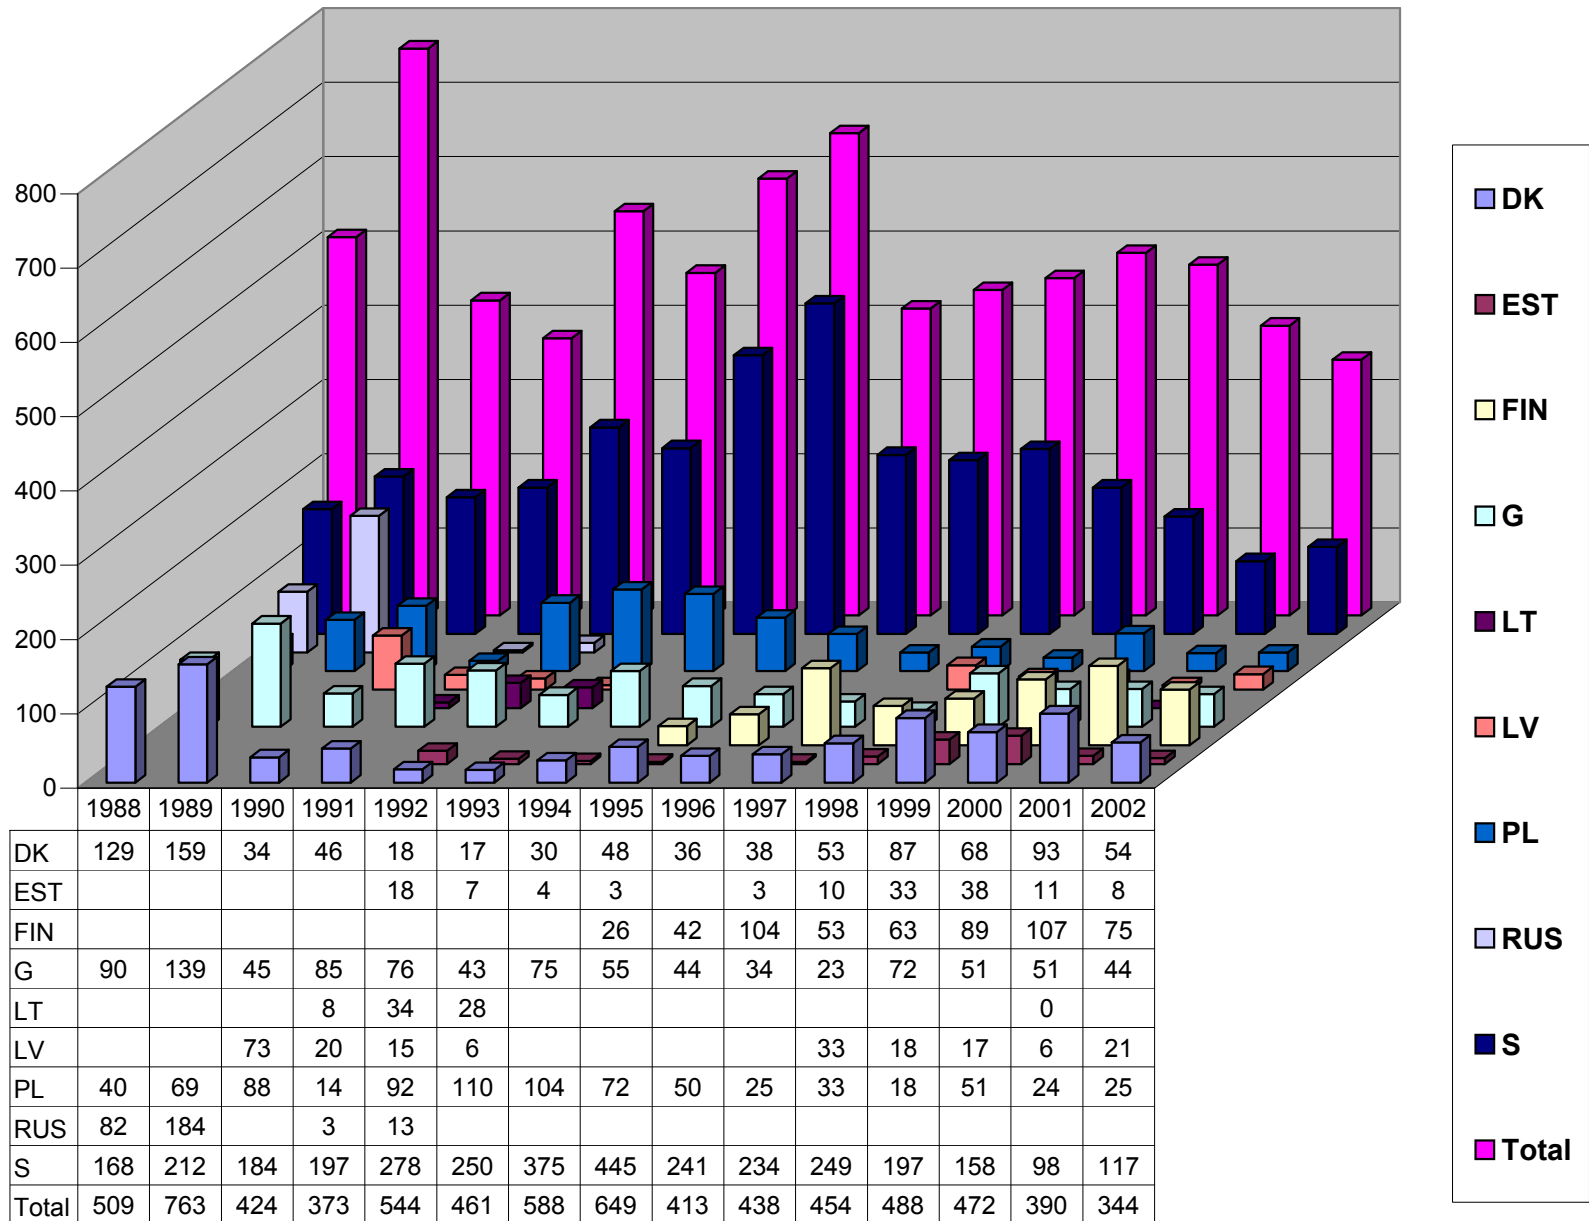

HELSINKI COMMISSION

Baltic Marine Environment

Protection Commission

HELCOM Report on Illegal Discharges Observed During Aerial Surveillance in 2002

Overview of Surveillance Activities in the Baltic 1989-2002

-Flight Hours-

Overview of Surveillance Activities in the Baltic 1988-2002

-Confirmed Pollutions-

Overview of Surveillance Activities in the Baltic 1989-2002

-Pollution per Flight Hour (PF) Index-

Overview of Surveillance Activities in the HELCOM 1989-2002

Pollution (P) per Flight hour (F) Index