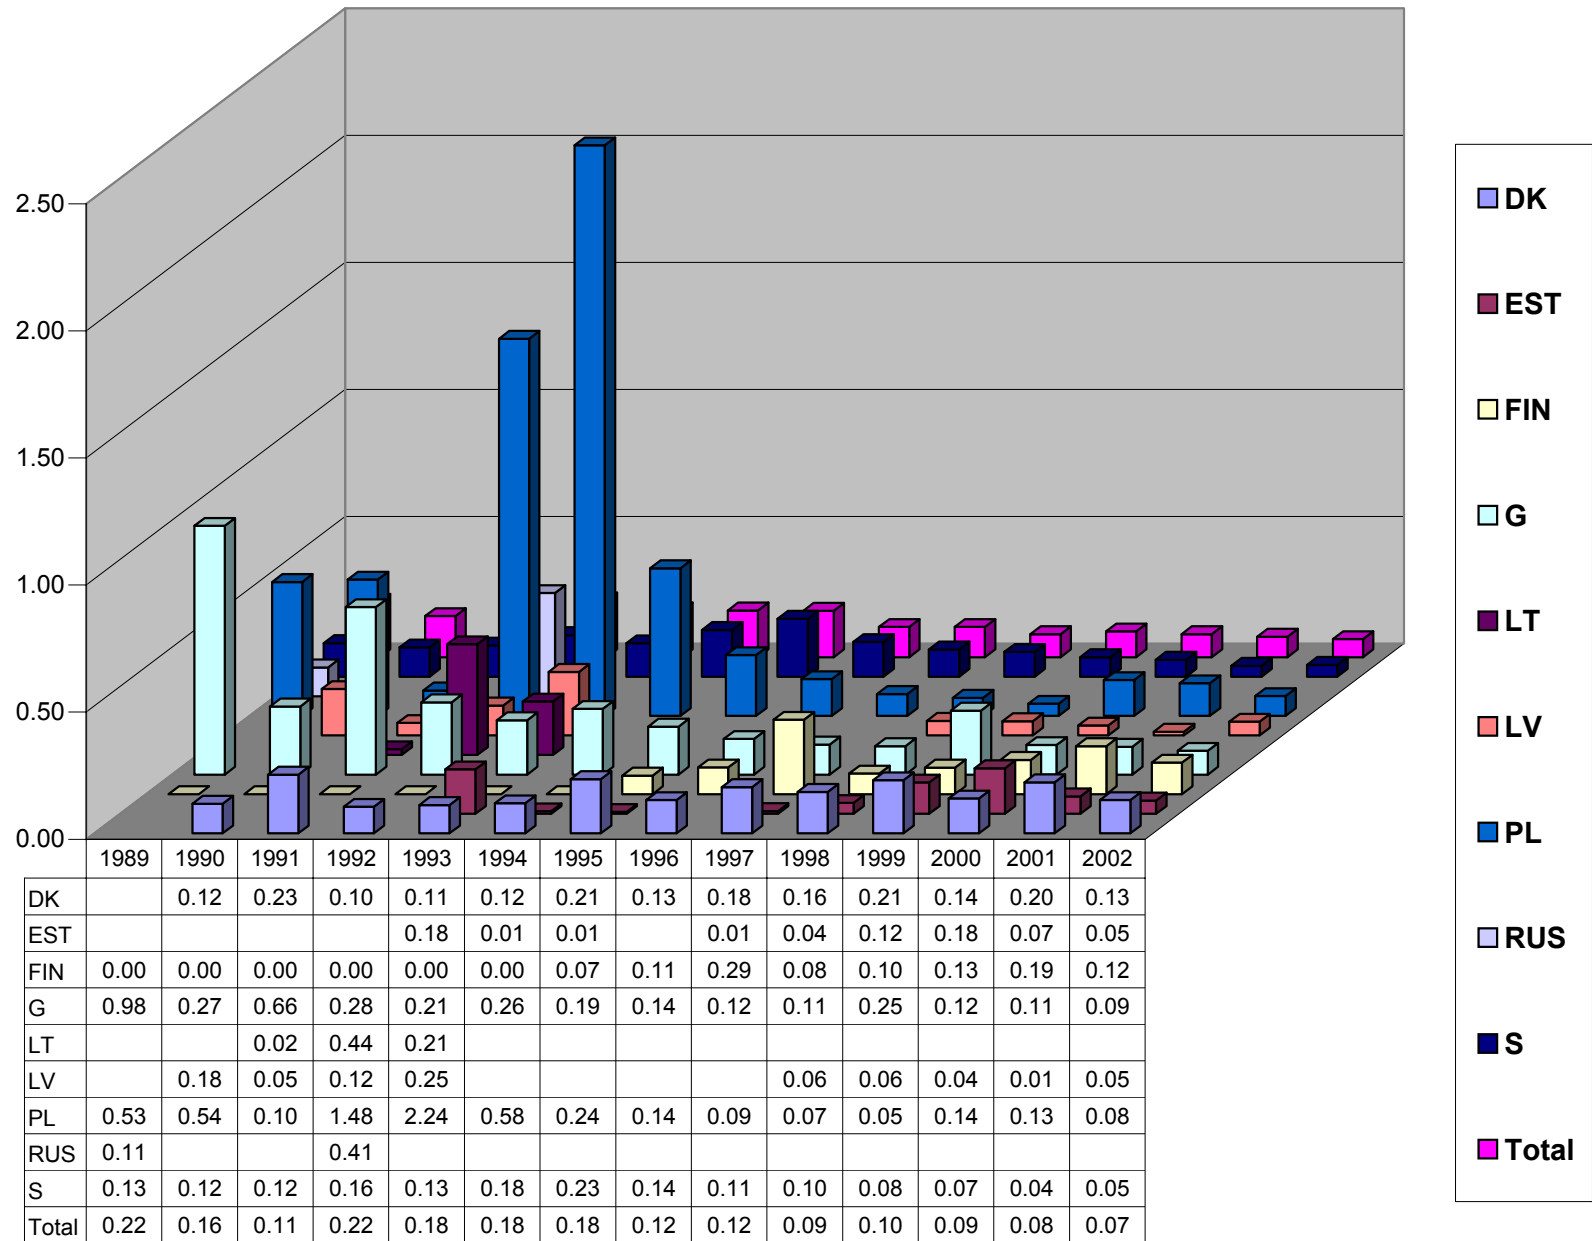

HELSINKI COMMISSION

Baltic Marine Environment

Protection Commission

HELCOM Report on Illegal Discharges Observed During Aerial Surveillance in 2002

Overview of Surveillance Activities in the Baltic 1989-2002

-Flight Hours-

Overview of Surveillance Activities in the Baltic 1988-2002

-Confirmed Pollutions-

Overview of Surveillance Activities in the Baltic 1989-2002

-Pollution per Flight Hour (PF) Index-

Overview of Surveillance Activities in the HELCOM 1989-2002

Pollution (P) per Flight hour (F) Index