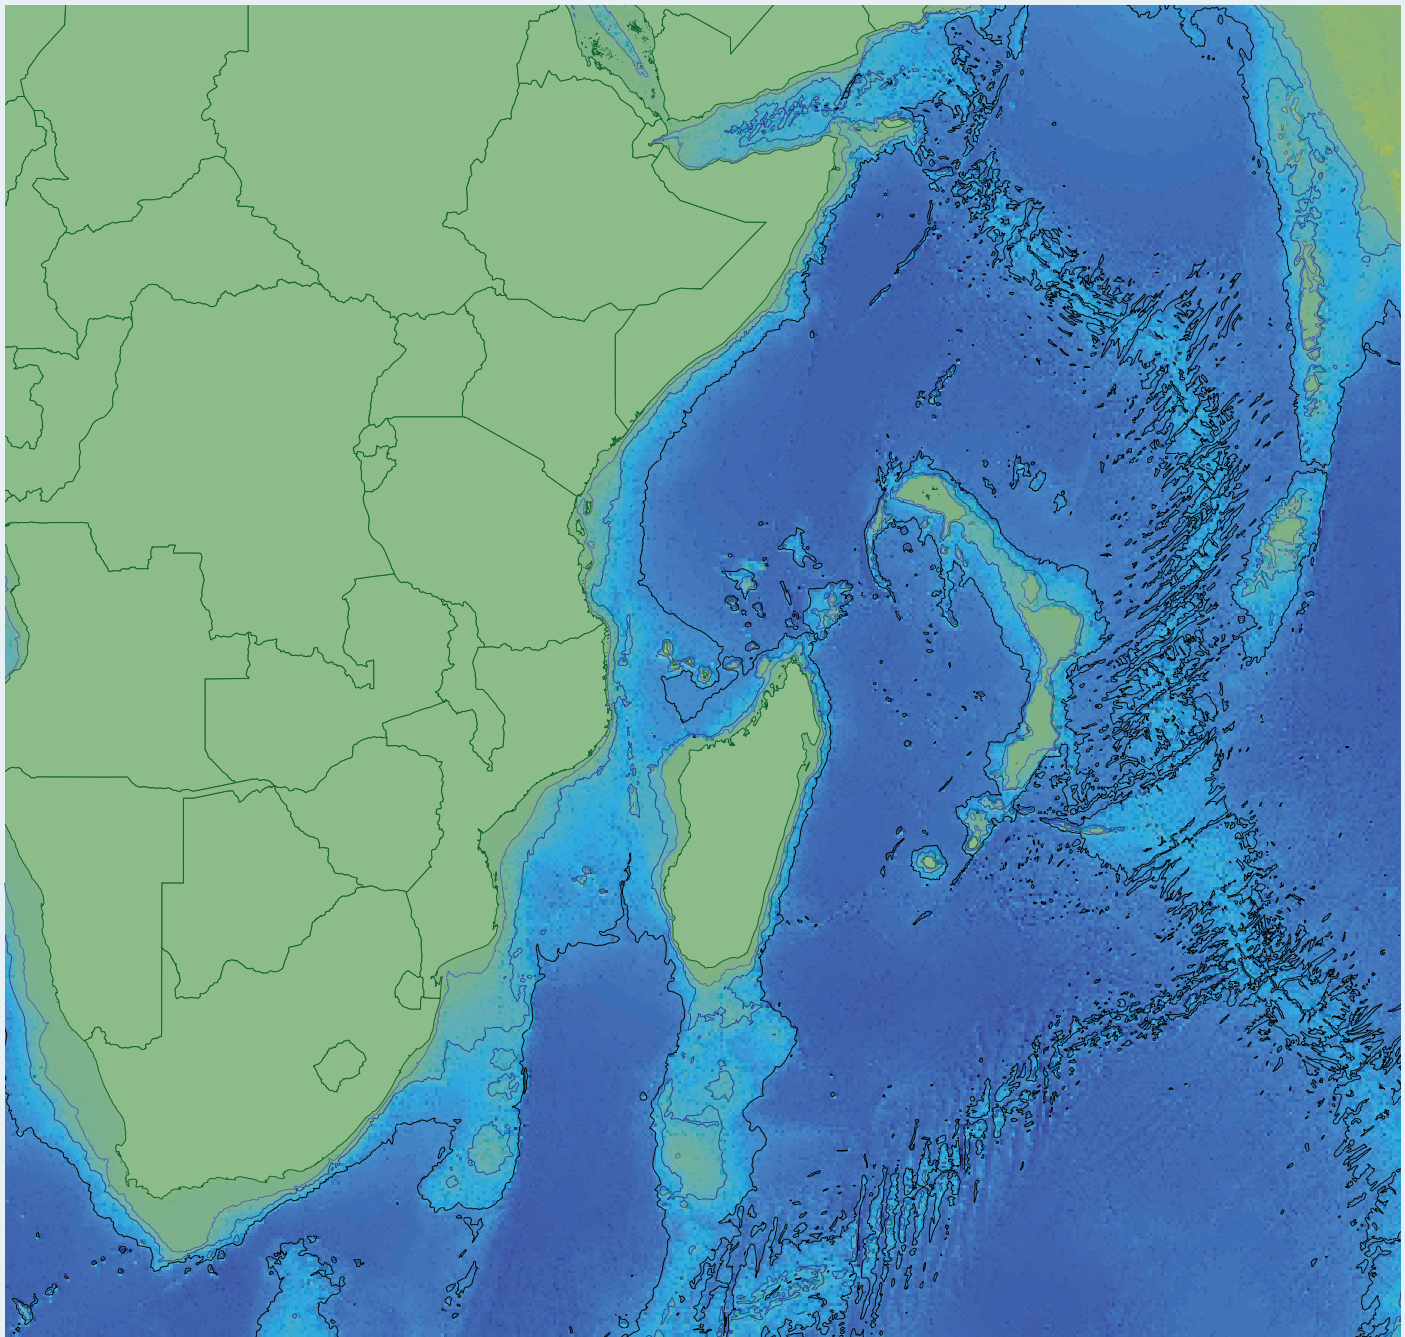

Empowered lives.
Resilient nations.

TRANSBOUNDARY DIAGNOSTIC ANALYSIS

of the Large Marine Ecosystems of the western Indian Ocean

Volume 1 : Baseline

Transboundary Diagnostic Analysis of the LMEs of the western Indian Ocean

Volume 1: Baseline