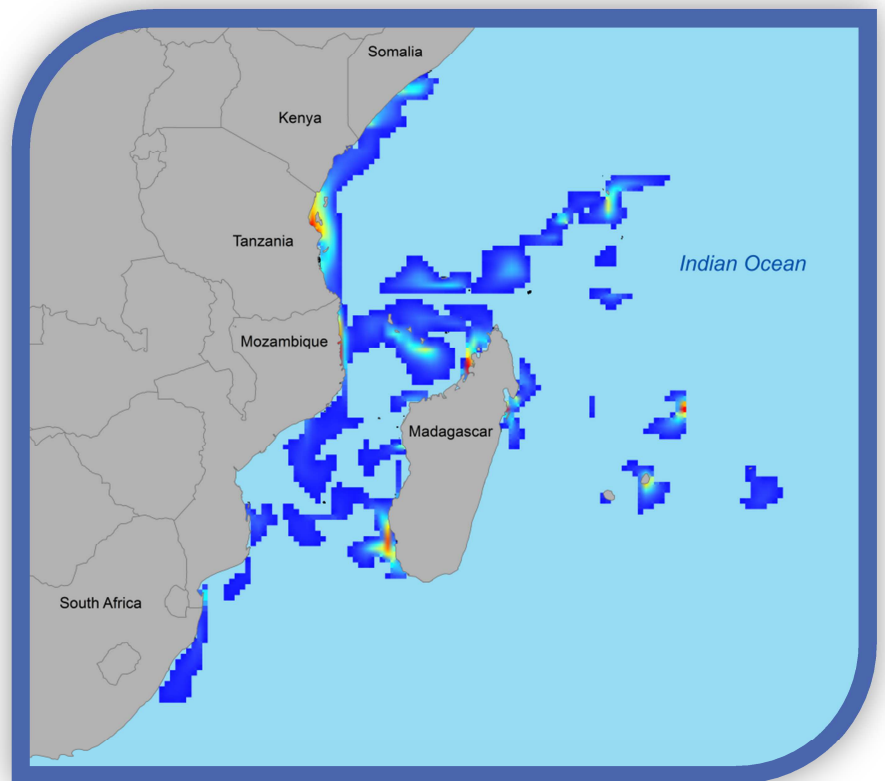

Appendices

Author: Estelle CROCHELET, reef fish larvae dispersal modeling specialist

Contributor: Erwann Lagabrielle

I.R.D., La Réunion, France

Project: A.S.C.L.M.E./00047255

Date: March 2012

estelle.crochelet@ird.fr